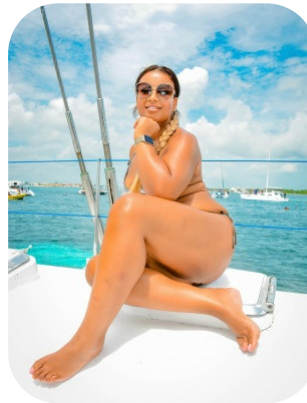

Additional Talents:

BIKE - SWIM - ROLLERSKATE - ICESKATE

THAI BOXING, EUROPEAN BOXING - 2 YEAR