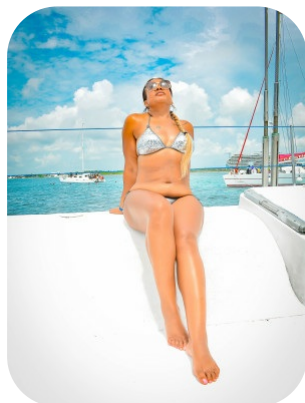

Additional Talents:

BIKE - SWIM - ROLLERSKATE - ICESKATE

THAI BOXING, EUROPEAN BOXING - 2 YEAR